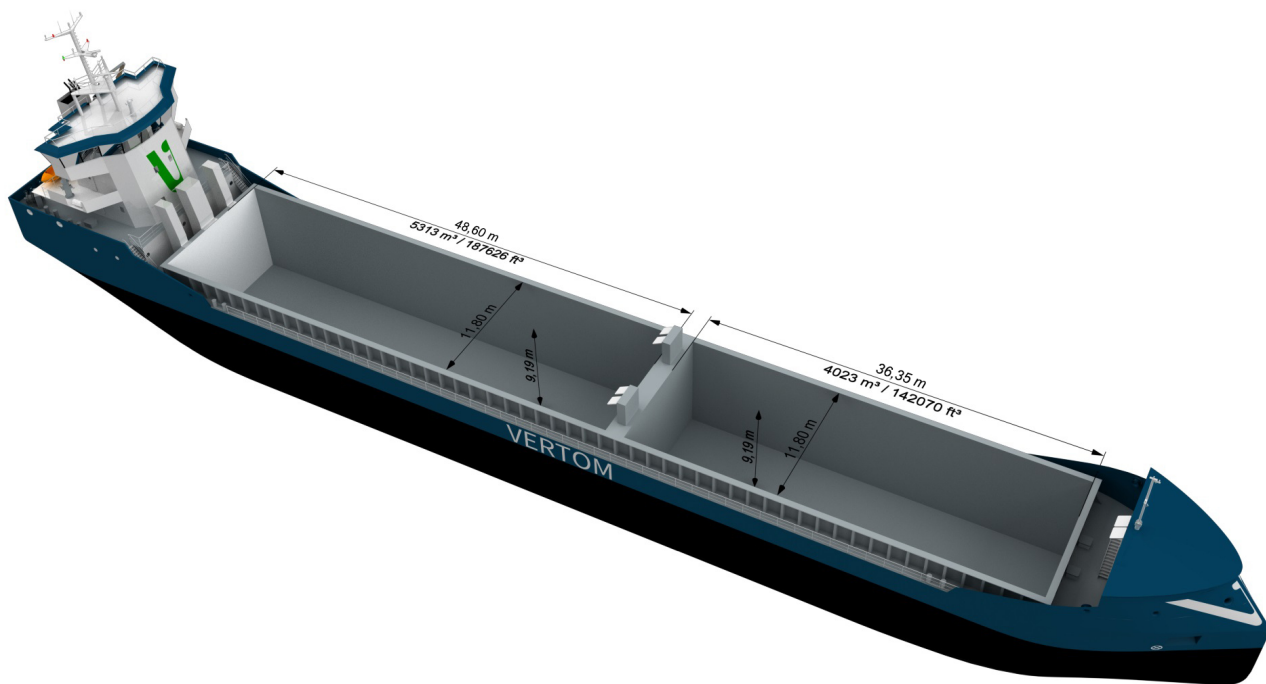

# Vertom

## VERTOM CYTA

MULTI-PURPOSE DRY CARGO SHIP

-30%CO<sub>2</sub>-EMISSIONS

All details believed to be correct and subject to reconfirmation.

[WWW.VERTOM.NL](http://WWW.VERTOM.NL)