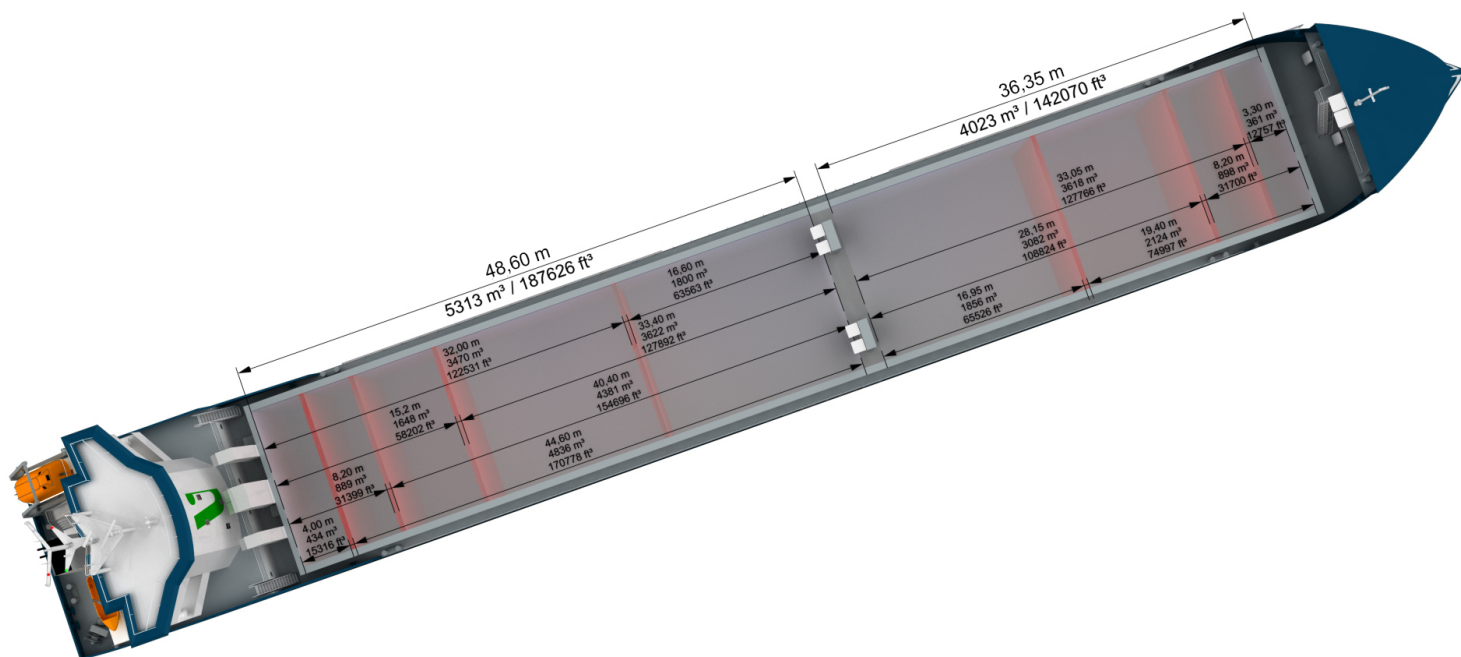

## VERTOM CYTA

MULTI-PURPOSE DRY CARGO SHIP

-30%CO<sub>2</sub>-EMISSIONS

All details believed to be correct and subject to reconfirmation.

[WWW.VERTOM.NL](http://WWW.VERTOM.NL)