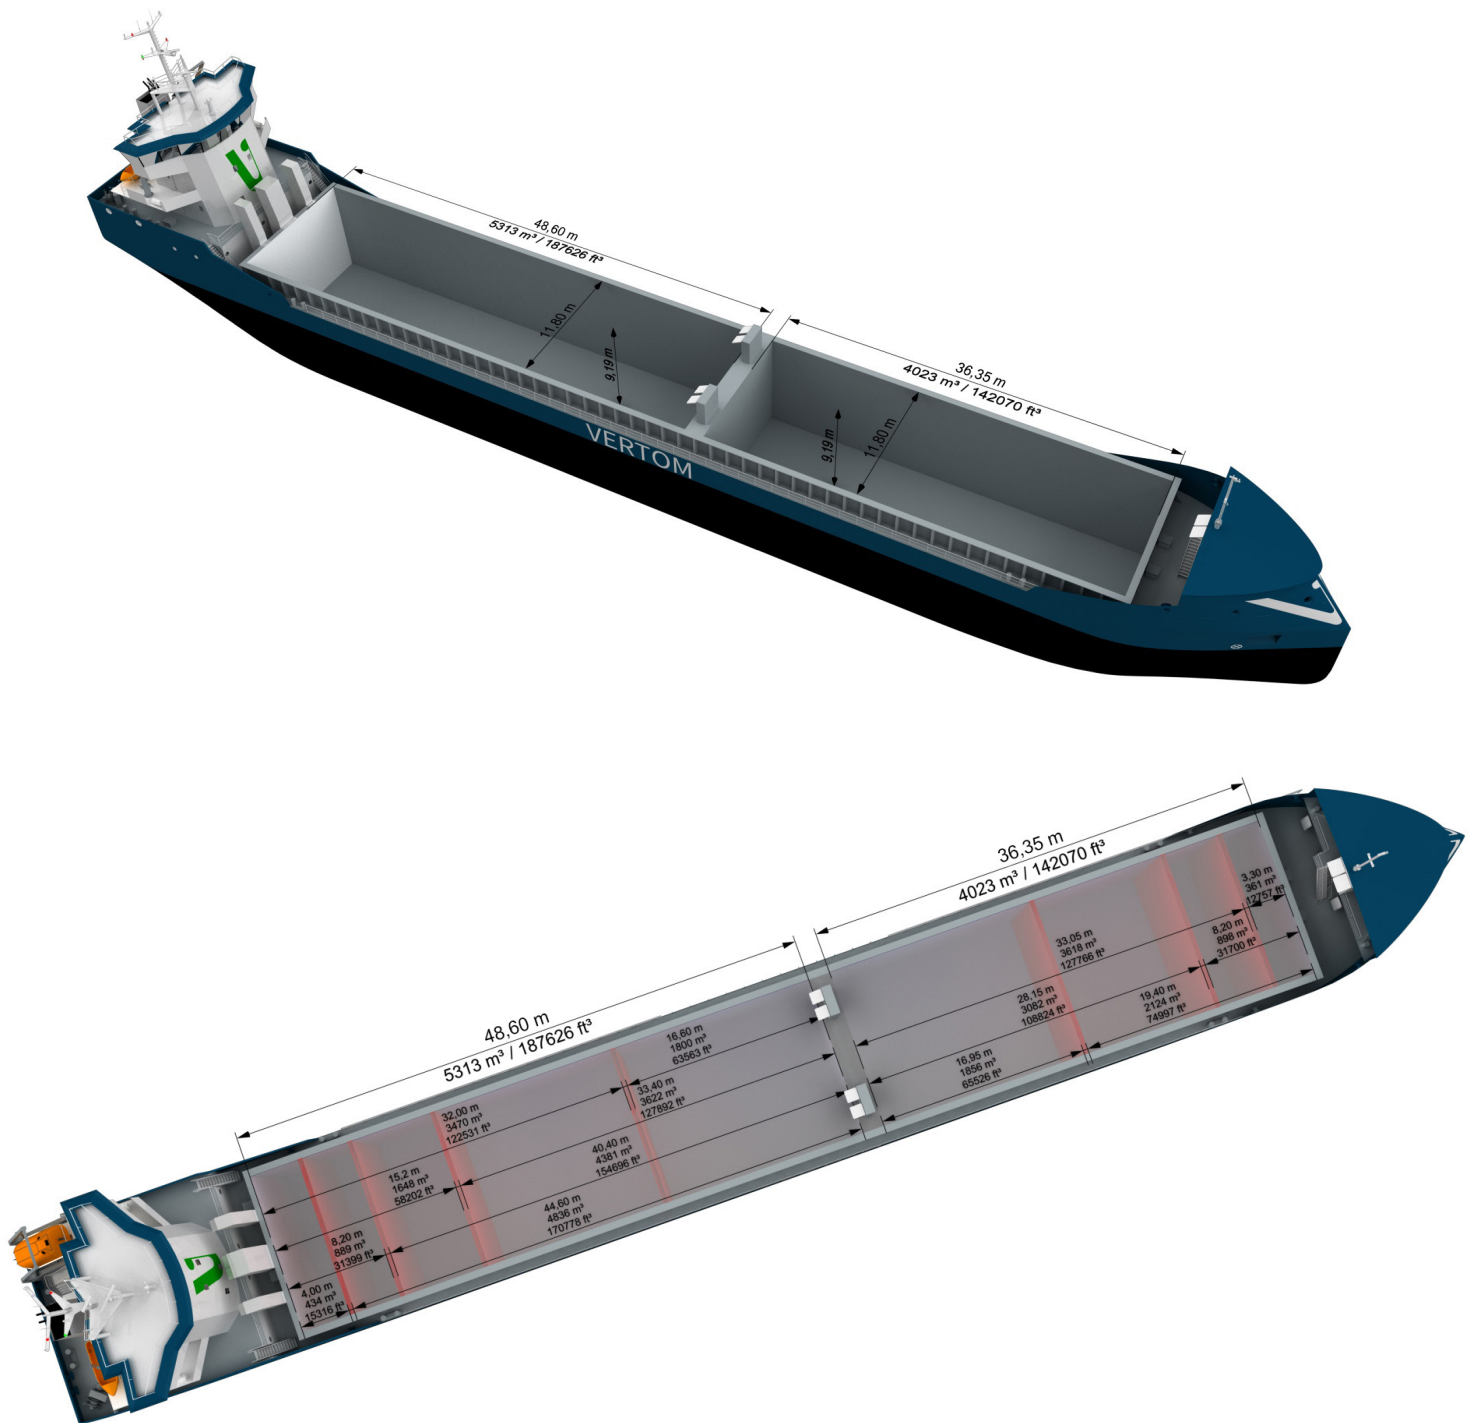

# Vertom

## GRETA C

MULTI-PURPOSE DRY CARGO SHIP

-30% CO<sub>2</sub>-EMISSIONS

All details believed to be correct and subject to reconfirmation.

[WWW.VERTOM.NL](http://WWW.VERTOM.NL)