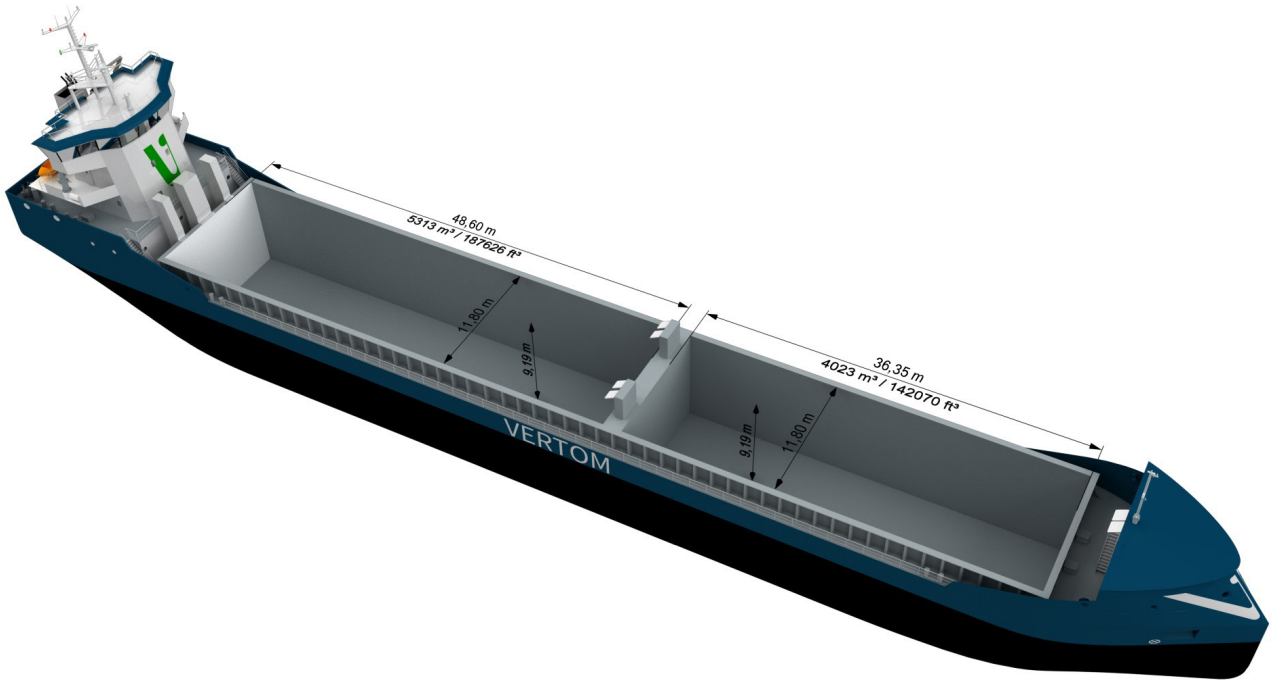

Vertom

VERTOM TULA

MULTI-PURPOSE DRY CARGO SHIP

-30% CO₂-EMISSIONS

All details believed to be correct and subject to reconfirmation.

WWW.VERTOM.NL