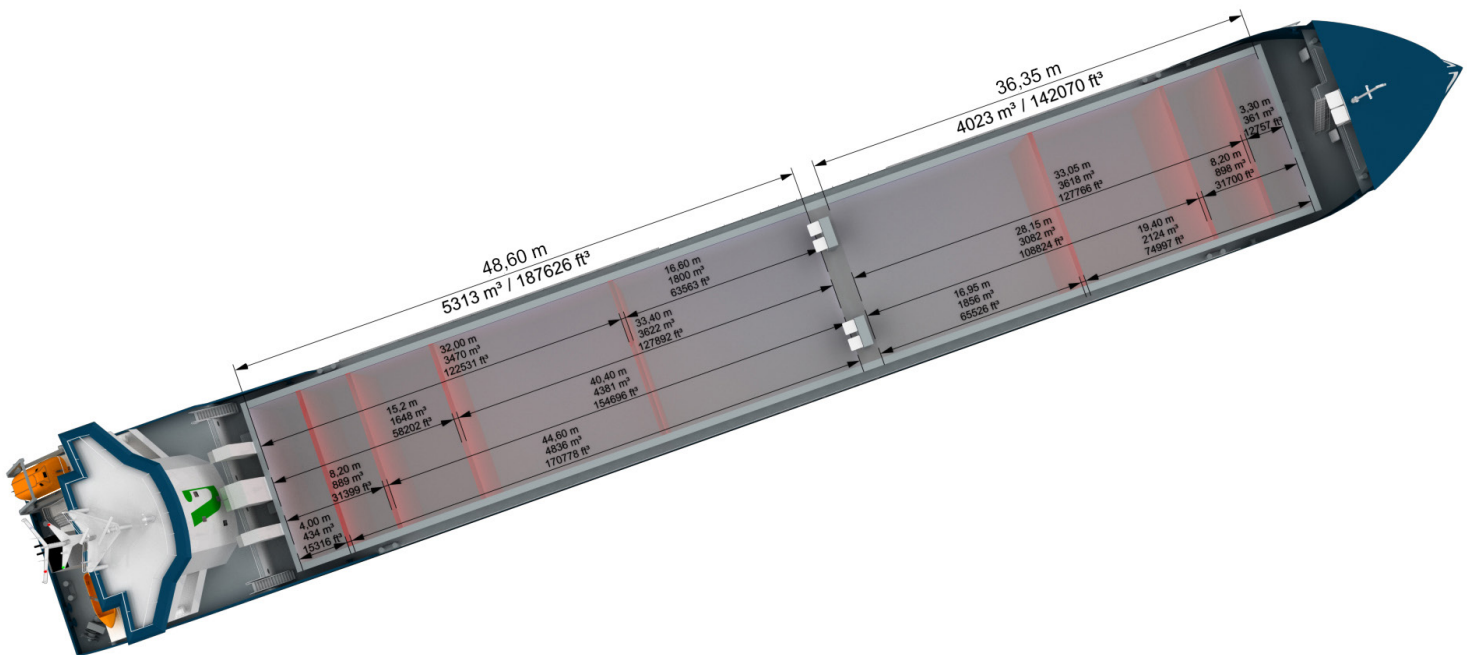

Vertom

VERTOM TULA

MULTI-PURPOSE DRY CARGO SHIP

-30% CO₂-EMISSIONS

All details believed to be correct and subject to reconfirmation.

WWW.VERTOM.NL